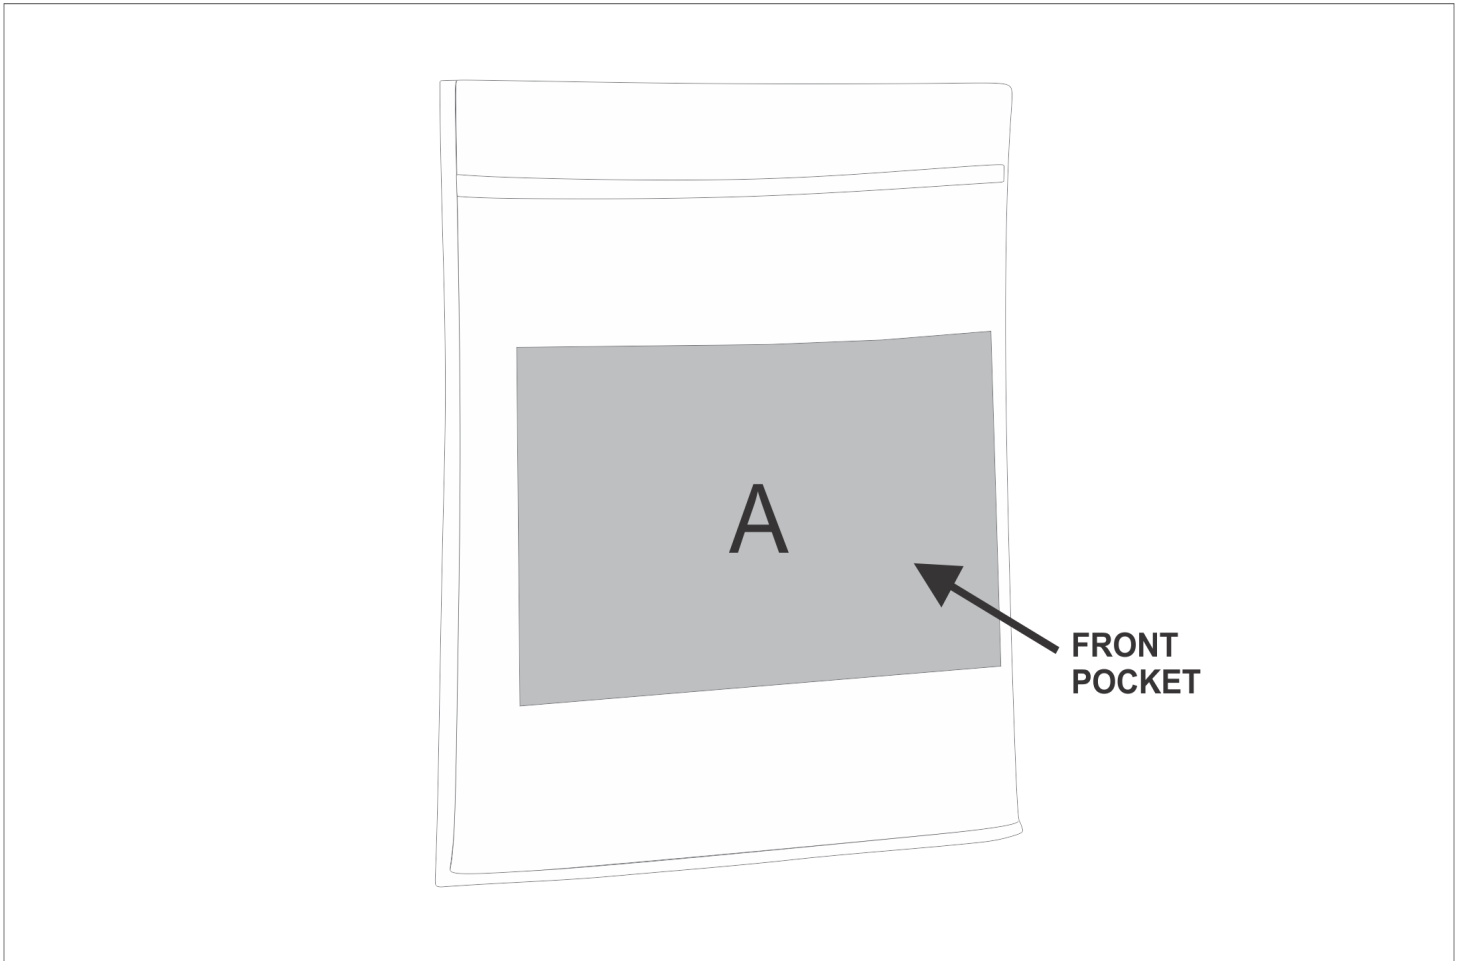

SG-HP-13-G

PPS Hoppla Killarney Multi Purpose Carry Pouch

Need to know:

Includes 1-Position Sublimation (setup fees apply)

- Please Note: We cannot guarantee 100% logo Alignment on all Brandable Panels.

Branding Options:

Position	Branding Method (Branding Code)	No. of Colours	Dimension
A	Custom Sublimation A (CPSUB-A)	Full Colour	281mm wide x 162mm high